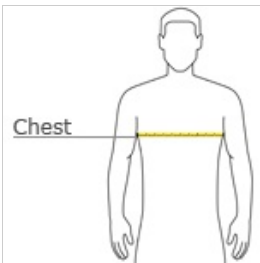

SPORT-TEK

Sport-Tek® Youth PosiCharge® Electric Heather Colorblock 1/4-Zip Pullover. YST397

This lightweight pullover locks in color, wicks moisture, resists snags and has an amped up colorblock look.

- 4.1-ounce, 100% polyester jersey with PosiCharge technology (Electric Heather)
- 4.7-ounce, 100% polyester jersey with PosiCharge technology (solid)
- Tear-away removable label
- Cadet collar
- Reverse coil zipper
- Colorblock on shoulders and sleeves
- Set-in sleeves
- Open cuffs and hem

back

HOW TO MEASURE

CHEST
With arms down at sides, measure around the upper body, under arms and over the fullest part of the chest.

SIZE CHART

	XS	S	M	L	XL
Size	4/5	6/8	10/12	14/16	18/20
Chest	22-24	25-27	28-30	30-32	32-34